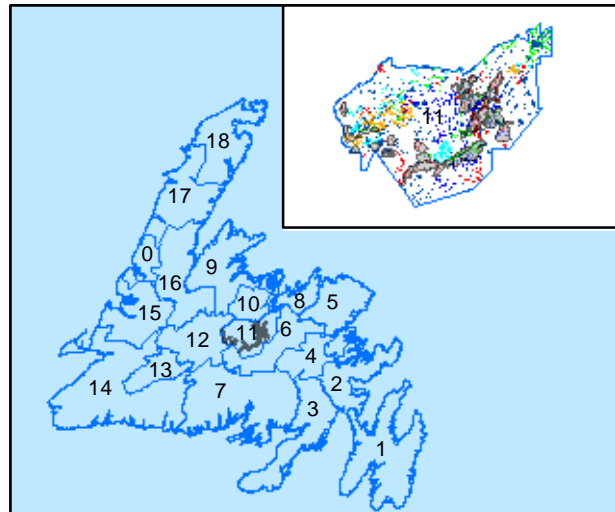

Abitibi Consolidated Company of Canada
 District 11 Five Year Plan 2008 -2012
 25 Year Spatial Harvest Schedule

- Legend**
- Proposed Harvest
 - Proposed Roads**
 - Road Class**
 - Class "B"
 - Class "C"
 - Road Upgrade
 - Existing Roads
 - 2006-10
 - 2011-15
 - 2016-20
 - 2021-25
 - 2026-30
 - Lakes

G.I.S. Map
 Prepared by
 David Frampton