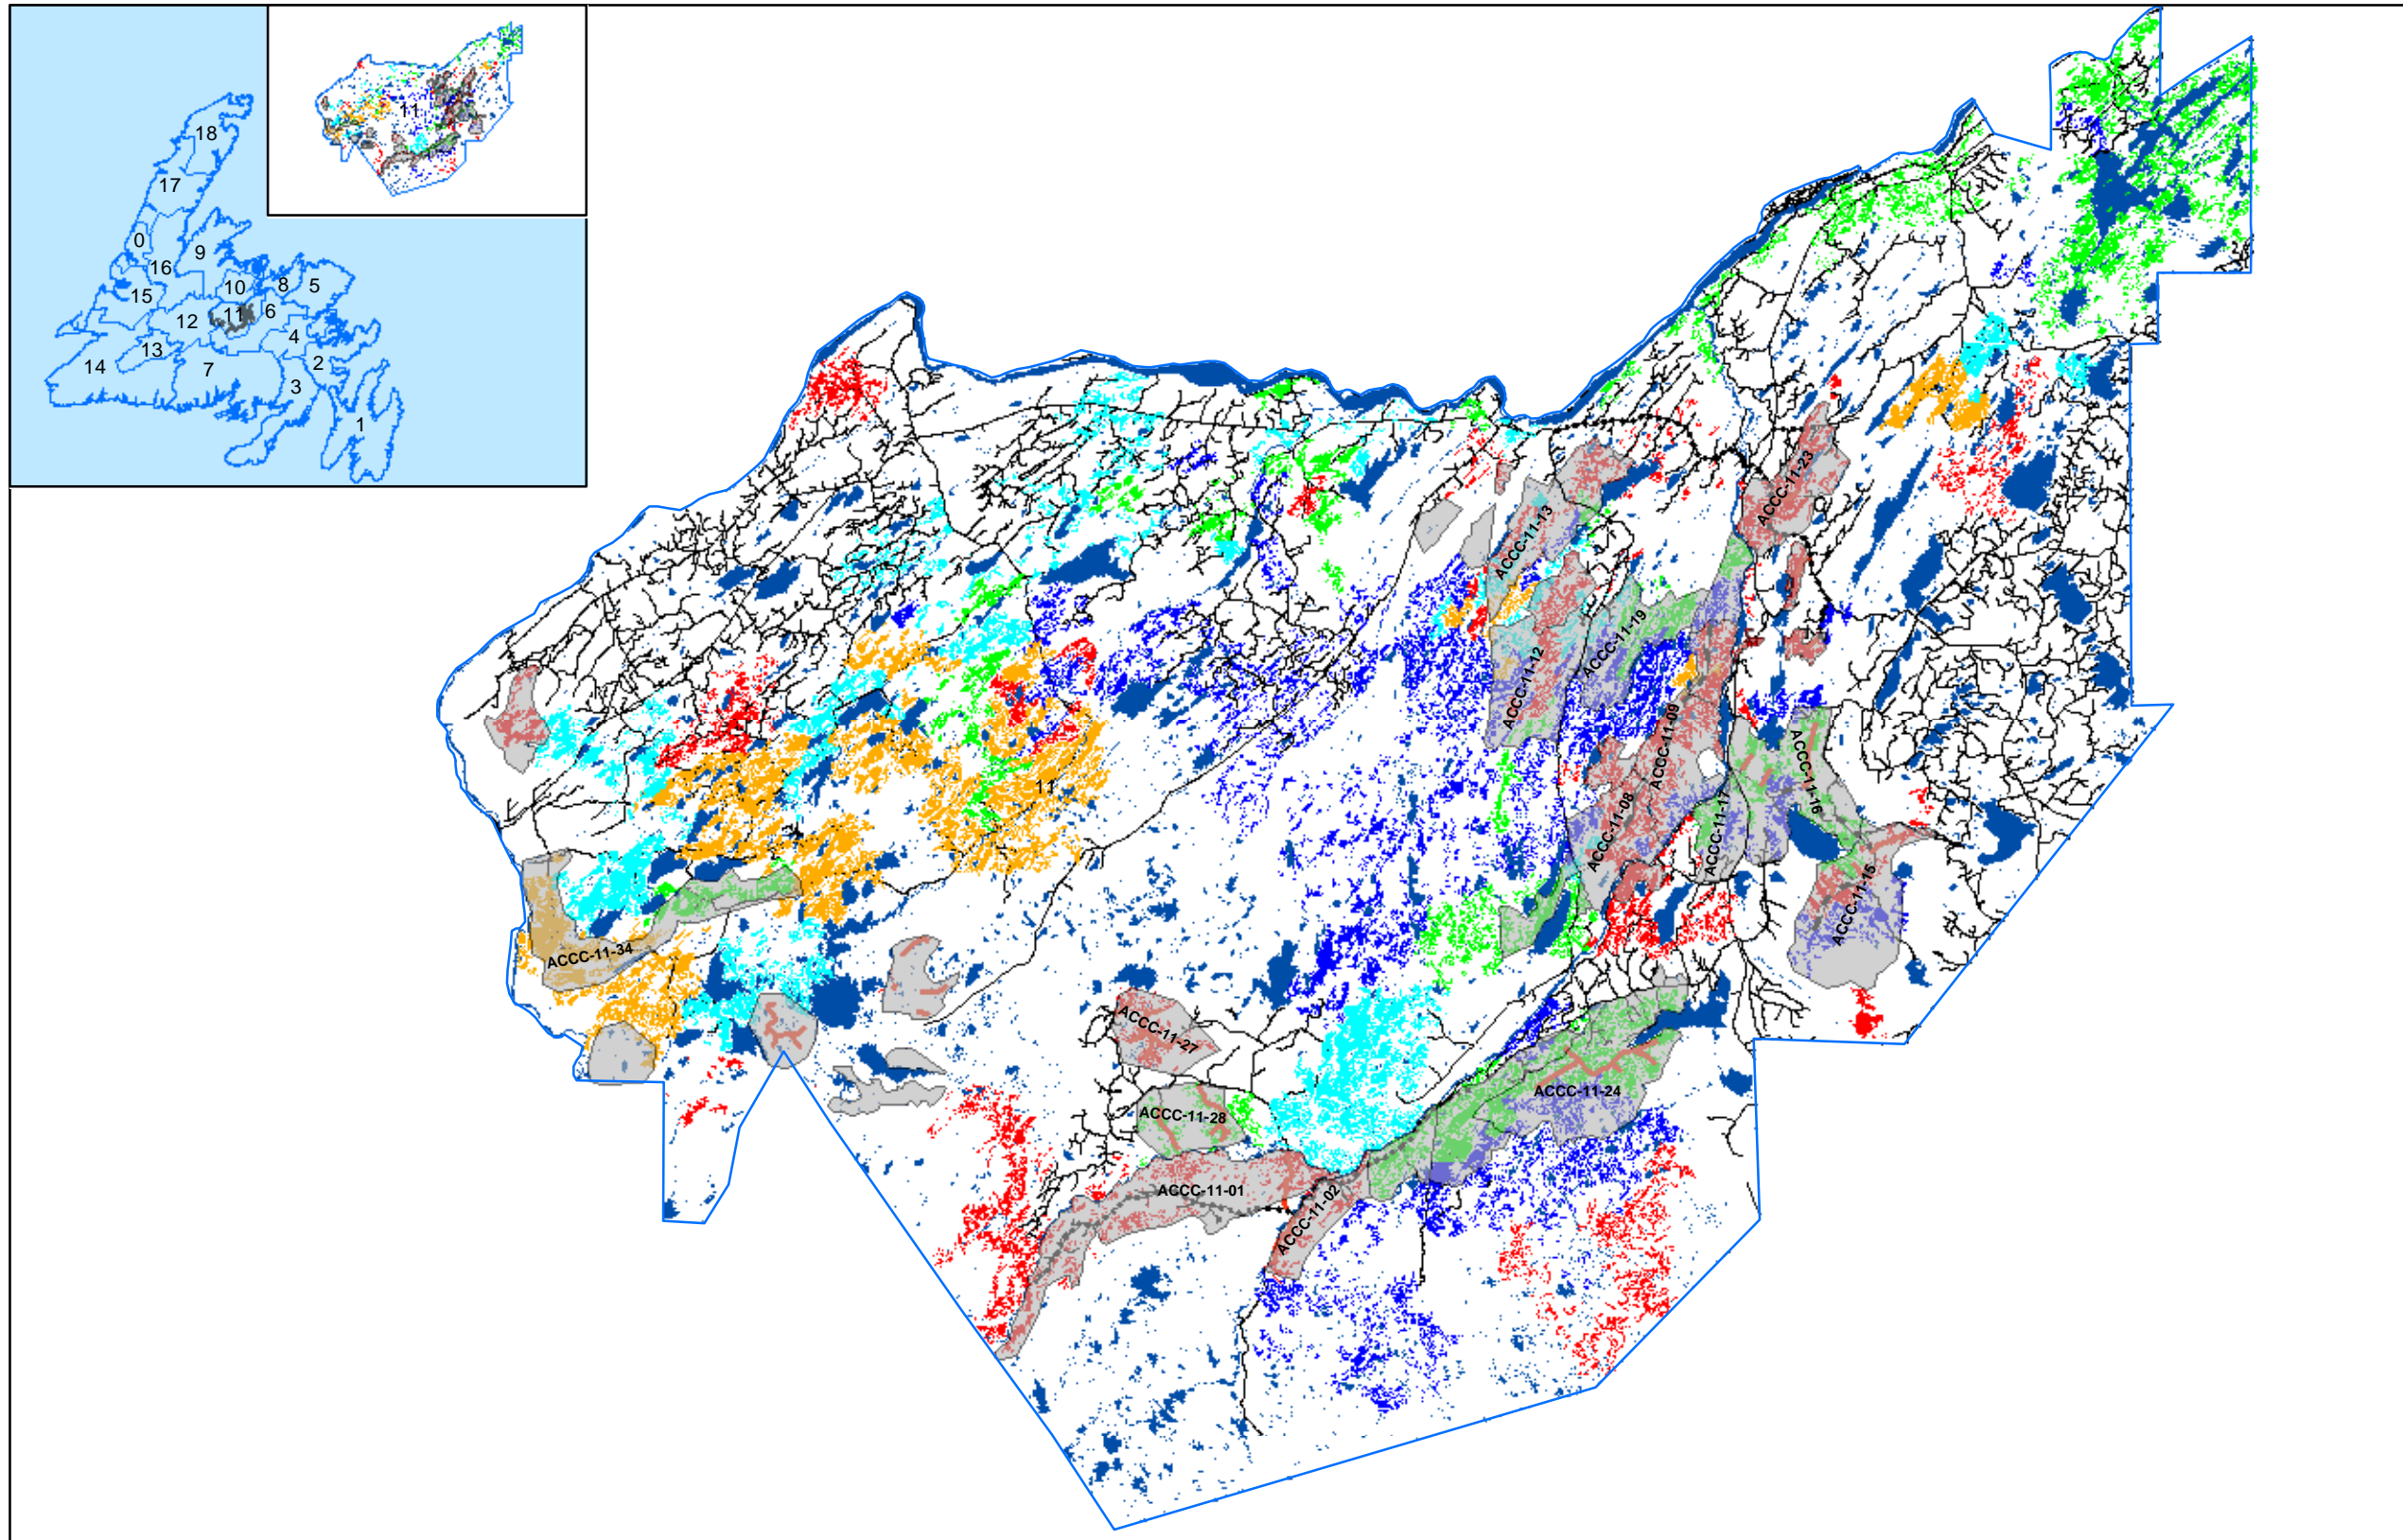

Abitibi Consolidated Company of Canada
 District 11 Five Year Plan 2008 -2012
 25 Year Spatial Harvest Schedule

- Legend**
- Proposed Harvest
 - Proposed Roads**
 - Road Class**
 - Class "B"
 - Class "C"
 - Road Upgrade
 - Existing Roads
 - 2006-10
 - 2011-15
 - 2016-20
 - 2021-25
 - 2026-30
 - Lakes

G.I.S. Map
 Prepared by
 David Frampton